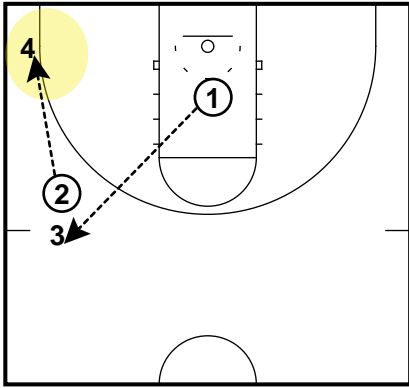

Bethel

5 MINUTE TEAM SHOOTING
INDIVIDUAL SKILLS

1 MINUTE 5 SPOTS/ 2 BALLS
55 IS GOAL
FOLLOW PASS

5 MINUTE TEAM SHOOTING
INDIVIDUAL SKILLS

5 MINUTE TEAM SHOOTING
INDIVIDUAL SKILLS

5 MINUTE TEAM SHOOTING
INDIVIDUAL SKILLS