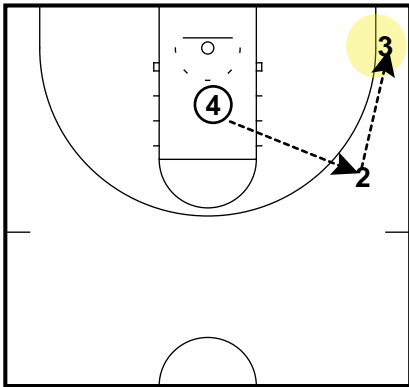

Bethel

5 MINUTE TEAM SHOOTING
INDIVIDUAL SKILLS

1 MINUTE 5 SPOTS/ 2 BALLS
55 IS GOAL
FOLLOW PASS

5 MINUTE TEAM SHOOTING
INDIVIDUAL SKILLS

5 MINUTE TEAM SHOOTING
INDIVIDUAL SKILLS

5 MINUTE TEAM SHOOTING
INDIVIDUAL SKILLS