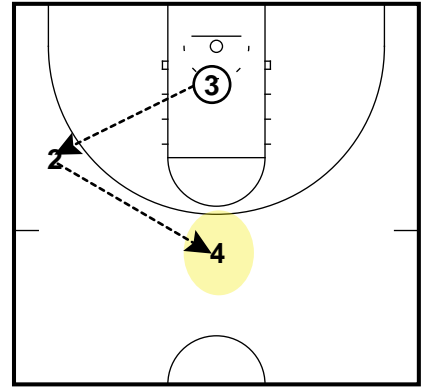

Bethel

5 MINUTE TEAM SHOOTING
INDIVIDUAL SKILLS

1 MINUTE 5 SPOTS/ 2 BALLS
55 IS GOAL
FOLLOW PASS

5 MINUTE TEAM SHOOTING
INDIVIDUAL SKILLS

5 MINUTE TEAM SHOOTING
INDIVIDUAL SKILLS

5 MINUTE TEAM SHOOTING
INDIVIDUAL SKILLS