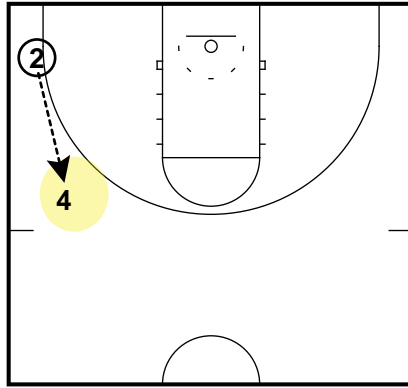

Bethel

5 MINUTE TEAM SHOOTING
INDIVIDUAL SKILLS

1 MINUTE 5 SPOTS/ 2 BALLS
55 IS GOAL
FOLLOW PASS

5 MINUTE TEAM SHOOTING
INDIVIDUAL SKILLS

5 MINUTE TEAM SHOOTING
INDIVIDUAL SKILLS

5 MINUTE TEAM SHOOTING
INDIVIDUAL SKILLS