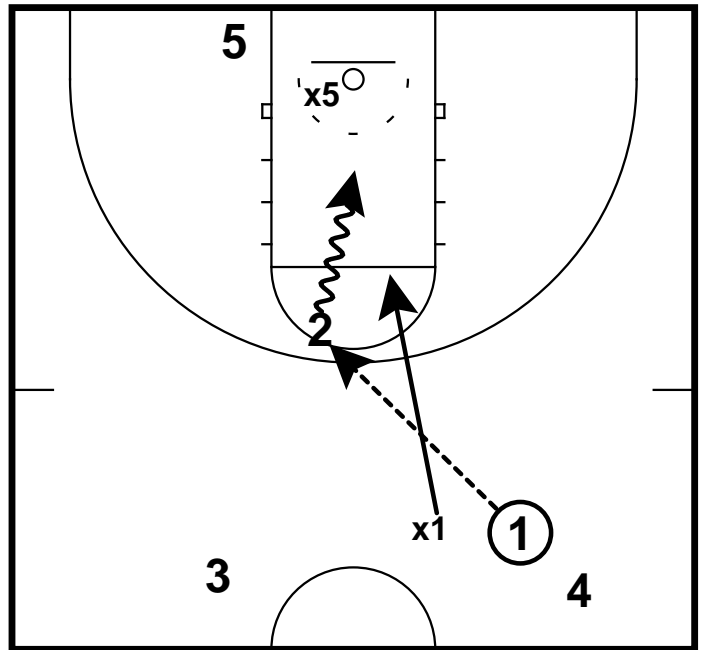

Bethel

CARDINAL
Team Offense

2 teams working in pairs with a post player
point for initial deflection
3 minutes

CARDINAL
Team Offense

x 1 goes for deflection (1 point) then pursues play
Quick outlet to coach for next teams attack