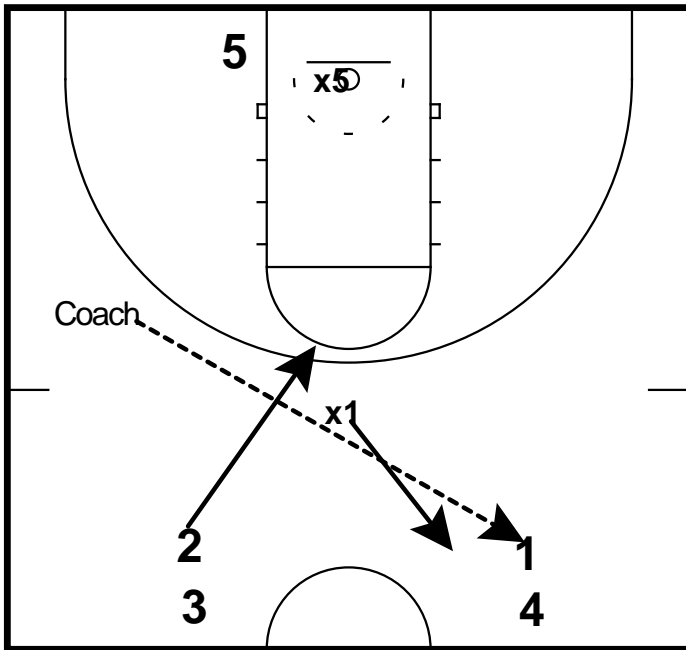

Bethel

CARDINAL
Team Offense

2 teams working in pairs with a post player
point for initial deflection
3 minutes

CARDINAL
Team Offense

x 1 goes for deflection (1 point) then pursues play
Quick outlet to coach for next teams attack