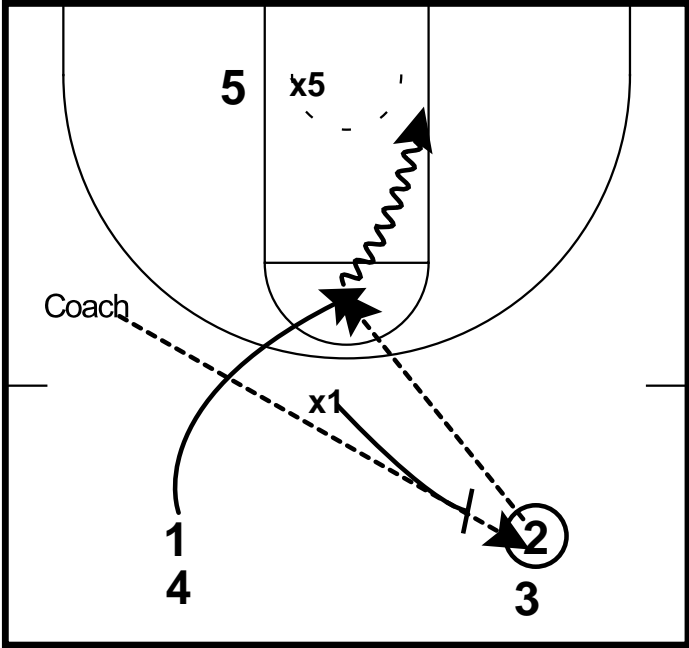

Bethel Cardinal

Frame 1

Frame 2

Coach can throw to either guy...defense tries to get defelction...1 point, then pursues the 2 on 1

Bethel

Attack 33/22

Defender in center circle cant move until offense is even
 Defender on the ball becomes the new outlet coming the
 other way

Outlet to the coach coming the other way

Bethel

4-4 Drive game

Frame 1

Frame 2

Can start with:
Fingers
Fan
Slice
Button hook
Flash
Strong
Forwards out

Bethel

4-4 Drive game