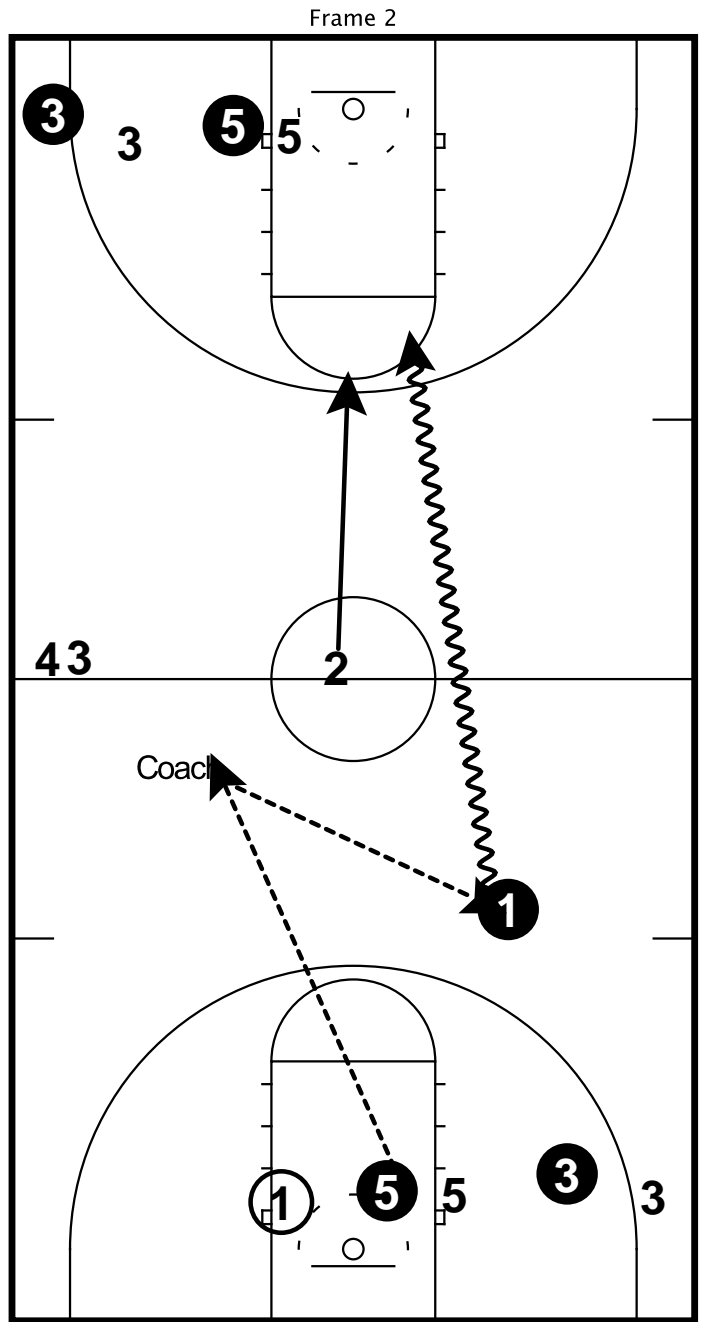

Bethel Cardinal

Frame 1

Frame 2

Coach can throw to either guy...defense tries to get defelction...1 point, then pursues the 2 on 1

Bethel

Attack 33/22

Defender in center circle cant move until offense is even
 Defender on the ball becomes the new outlet coming the
 other way

Outlet to the coach coming the other way

Bethel

4-4 Drive game

Frame 1

Frame 2

Can start with:
Fingers
Fan
Slice
Button hook
Flash
Strong
Forwards out

Bethel

4-4 Drive game