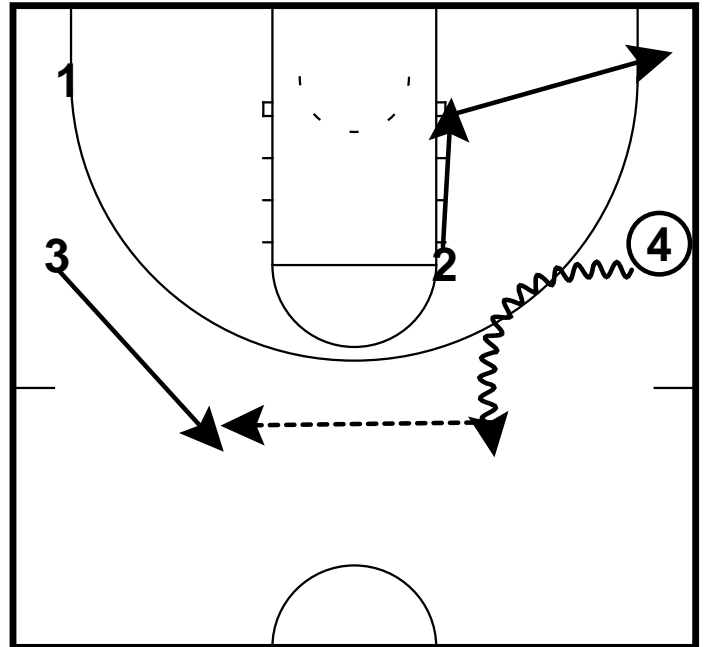

Bethel Cardinal

Frame 1

Frame 2

Coach can throw to either guy...defense tries to get defelction...1 point, then pursues the 2 on 1

Bethel

Attack 33/22

Defender in center circle cant move until offense is even
 Defender on the ball becomes the new outlet coming the
 other way

Outlet to the coach coming the other way

Bethel

4-4 Drive game

Frame 1

Frame 2

Can start with:
Fingers
Fan
Slice
Button hook
Flash
Strong
Forwards out

Bethel

4-4 Drive game