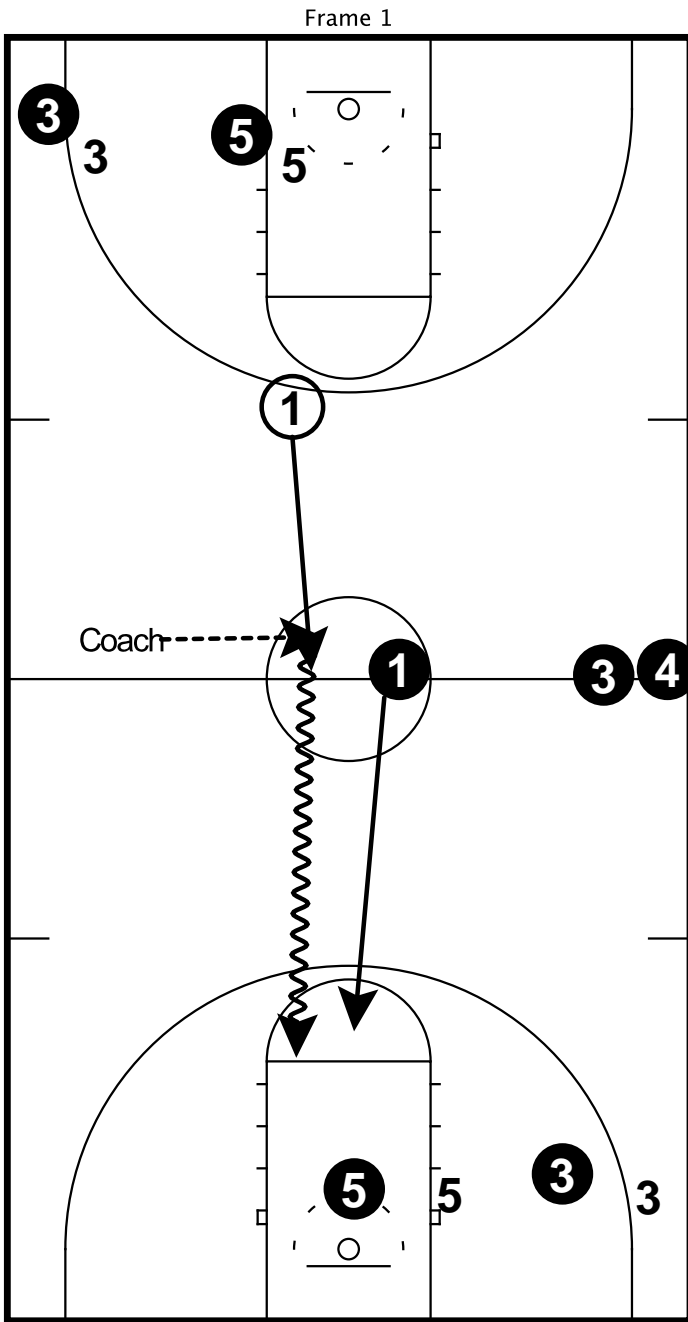

Bethel Cardinal

Frame 1

Frame 2

Coach can throw to either guy...defense tries to get defelction...1 point, then pursues the 2 on 1

Bethel

Attack 33/22

Defender in center circle cant move until offense is even
 Defender on the ball becomes the new outlet coming the
 other way

Outlet to the coach coming the other way

Bethel

4-4 Drive game

Frame 1

Frame 2

Can start with:
Fingers
Fan
Slice
Button hook
Flash
Strong
Forwards out

Bethel

4-4 Drive game