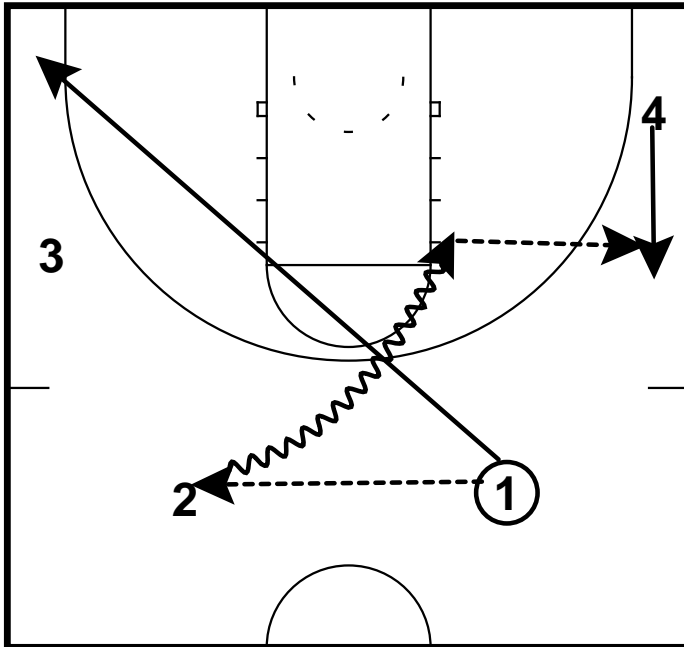

Bethel Cardinal

Frame 1

Frame 2

Coach can throw to either guy...defense tries to get defelction...1 point, then pursues the 2 on 1

Bethel

Attack 33/22

Defender in center circle cant move until offense is even
 Defender on the ball becomes the new outlet coming the
 other way

Outlet to the coach coming the other way

Bethel

4-4 Drive game

Frame 1

Frame 2

Can start with:
Fingers
Fan
Slice
Button hook
Flash
Strong
Forwards out

Bethel

4-4 Drive game