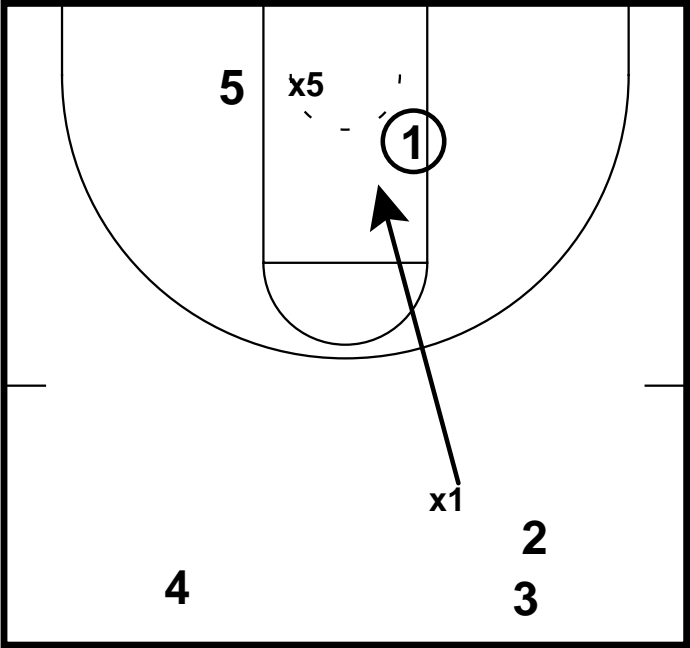

Bethel Cardinal

Frame 1

Frame 2

Coach can throw to either guy...defense tries to get defelction...1 point, then pursues the 2 on 1

Bethel

Attack 33/22

Defender in center circle cant move until offense is even
 Defender on the ball becomes the new outlet coming the
 other way

Outlet to the coach coming the other way

Bethel

4-4 Drive game

Frame 1

Frame 2

Can start with:
Fingers
Fan
Slice
Button hook
Flash
Strong
Forwards out

Bethel

4-4 Drive game