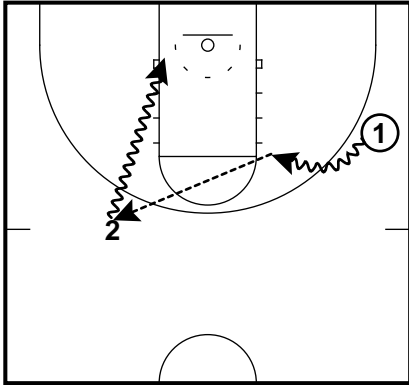

Bethel

WING GUARD/ WING WING/ TOP CORNER
INDIVIDUAL SKILLS

WING GUARD QUICK PITCH CHEAT

WING GUARD/ WING WING/ TOP CORNER
INDIVIDUAL SKILLS

BOOMERANG FINGERS

WING GUARD/ WING WING/ TOP CORNER
INDIVIDUAL SKILLS

MIDDLE ATTACK

WING GUARD/ WING WING/ TOP CORNER
INDIVIDUAL SKILLS

PAINT PITCH FINGERS
THROW ON THE RUN, STAY ON THE RUN

WING GUARD/ WING WING/ TOP CORNER
INDIVIDUAL SKILLS

PITCH BACK

WING GUARD/ WING WING/ TOP CORNER
INDIVIDUAL SKILLS

WING WING BY-PASS
Attack middle or baseline
PPP escape

Bethel

WING GUARD/ WING WING/ TOP
CORNER
INDIVIDUAL SKILLS

Quick read
Slow read
Hesitation
Change direction
POST

WING GUARD/ WING WING/ TOP
CORNER
INDIVIDUAL SKILLS